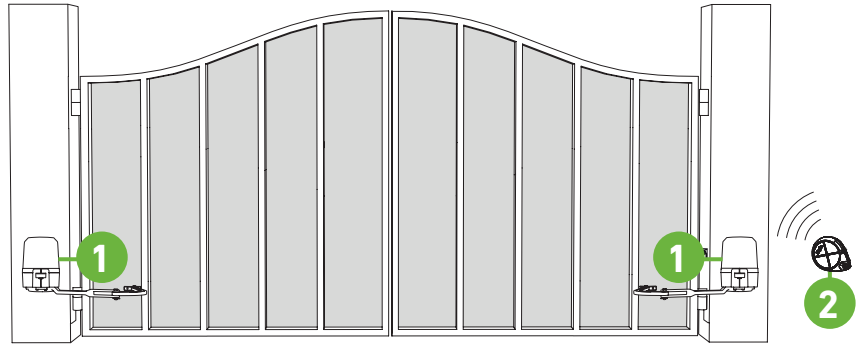

Swing A 200

ARTICULATED ARM MAINS VOLTAGE DUAL KIT - MGADK

SUITABLE FOR DOUBLE SWING GATES UP TO 5 METRES

RESIDENTIAL SWING GATE OPENER

Start with smart. Compatible with myQ²

Additional purchase of The Outdoor Protector System and myQ Gateway is required

FOR SWING GATES

- Monitor and control your gate away from home through the myQ App.
- Peace of mind knowing if gate is open or closed anywhere and any time.
- Receive real time alerts and notifications so you know when the gate is opened or closed by loved ones.
- Pre-set times to automatically close your gate at any time.
- See history records of your gate open and close periods.
- Protect your loved ones and belongings with The Outdoor Protector System (Safety IR Beams).
- Compatible myQ App available for smart devices including Apple Watch.

APP AVAILABLE ON:

TYPICAL INSTALLATION - DOUBLE SWING GATES

1. Gate Opener (may be Primary MGA or Secondary MGA-LVX unit)
2. Remote Control (E970M)

Maximum Gate Width & Weights:

- 200kg for 1.5m gate
- 150kg for 2m gate
- 100kg for 2.5m gate

SECURITY

SECURITY+ 2.0®

- Encrypted rolling code across multiple frequencies.
- Security+ 2.0® technology virtually eliminates interference.

SMART

RADIO

- Provides 2-way communication from gate openers and accessories.
- Receiver with 64 memory register.

EFFICIENT

GATE TRAVEL SPEED

- Opens 120° in 13–15 Seconds.

STANDARD SPECIFICATIONS

- Main AC Supply: 220-240Vac; 50/60Hz
- Motor Voltage: 24 VDC
- Input Power: 100 W
- Ambient Temperature Range: -20+55°C
- Maximum Torque: 200 Nm
- Radio frequency: 433.30, 433.92, 434.54 MHz with Security+ 2.0 technology
- Compatible with myQ Technology²
- Gate Opener Capacity of up to 64 memory registers

Merlin®

AUSTRALIA

Chamberlain Australia Pty Ltd
PO Box 1446
Lane Cove NSW 1595
Australia

gomerlin.com.au
1800 638 234

NEW ZEALAND

Chamberlain New Zealand Ltd
PO Box 100-221
North Shore
Auckland 0745
New Zealand

gomerlin.co.nz
0800 653 667

Designed & Engineered in Australia.

© 2023 The Chamberlain Group LLC. All Rights Reserved. ® Registered Trade Marks of The Chamberlain Group, Inc. ™ Trade Marks of Chamberlain Group, Inc.

WARNING!

²This feature requires monitored Safety IR Beams to be fitted. Linking your myQ account to partner may require an additional accessory purchase or subscription fee. Apple, the Apple logo, iPhone, and iPad are trademarks of Apple Inc., registered in the U.S. and other countries and regions. App Store is a service mark of Apple Inc. Google Play and the Google Play logo are trademarks of Google LLC. Smartphone not included.